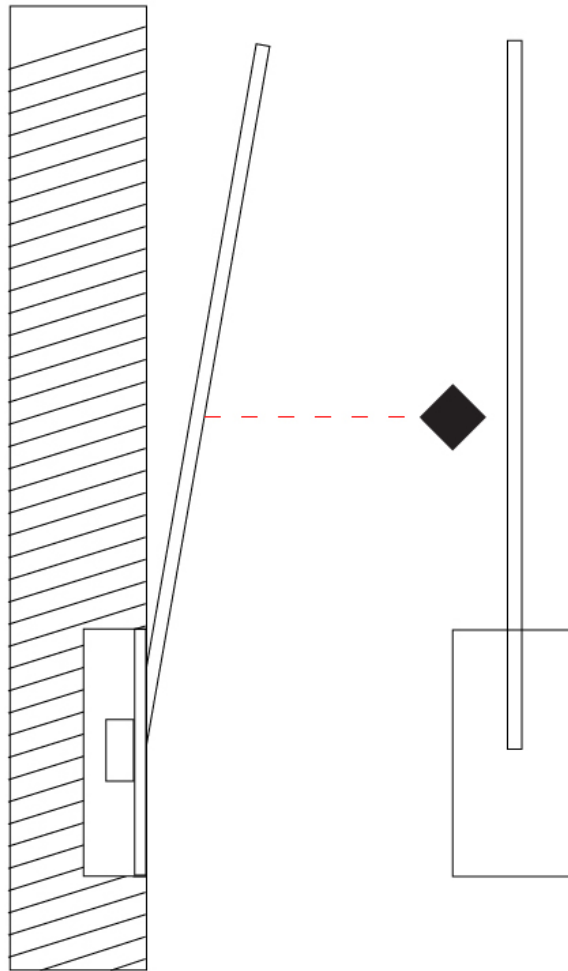

SPILLO 1 ROD RECESSED

D46016-

PROJECT _____

TYPE _____

SPECIFIER _____

QUANTITY _____

DATE _____

D