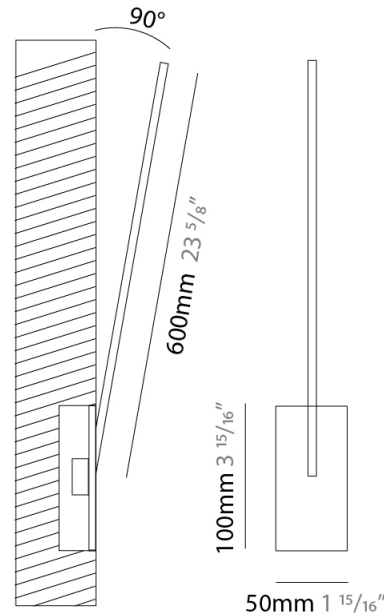

SPILLO 1 ROD RECESSED

D46016- _____ - _____

base number   Color   Finish
                         Temperature   Options

1. To build a product code in our configurator select the specify button on the base model # product page
2. To build a manual product code on this datasheet choose from the options listed below in blue font and add the suffix to the base model #

GENERAL

Series: Spillo
Subseries: Spillo 1 Rod
Brand: Icone
Division: Design
Mounting Type: Recessed
Mounting Location: Wall
Subcategory: Ambient

PHYSICAL

Shape: Rectangle
Width (mm): 50
Width (in): 1 ¹⁵/₁₆
Height (mm): 600
Height (in): 23 ⁵/₈
Light Distribution: Adjustable
Fixture Finish: WHI / BLK / CHR / BGD
Fixture Material: Brass

ELECTRICAL

Lamp Type: LED
Total Output Wattage (W): 7.92
Dimming: 0-10V Dimming
Driver Included: No
Driver Location: Remote
Driver Type: Constant Voltage - 120Vac
Driver Class: Class 2
Input Voltage (V): 120
Output Voltage (V): 12
Upon Request: (Not included, see components) 0-10Vdc dimming / 277Vac

LED

Color Temperature (°K): 2700 / 3000
Nominal Lumen (lm): 660
CRI: >90 CRI
Lamp Life (hrs): 50000

OPTICAL

Adjustability: Tilt 120°

RATINGS AND CERTIFICATIONS

Certified By: Certified for North American Standards
IP rating: IP20